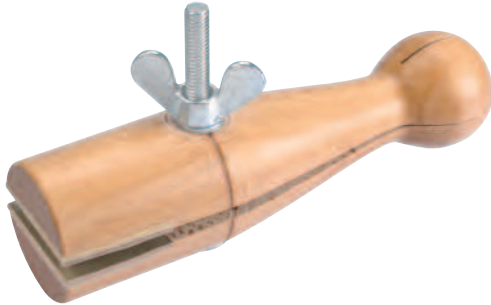

## JEWELLERS' CLAMPS

### » Jewellers' clamps.

MSA	Size mm	Kg
41.600	130 x 70	0.080

Jewellers' wooden clamp with wing screw.  
Jaws opening : 20 mm.

MSA	Size mm	Kg
41.610	150 x 35	0.088

Jewellers' wooden clamp.  
Jaws opening : 10 mm.