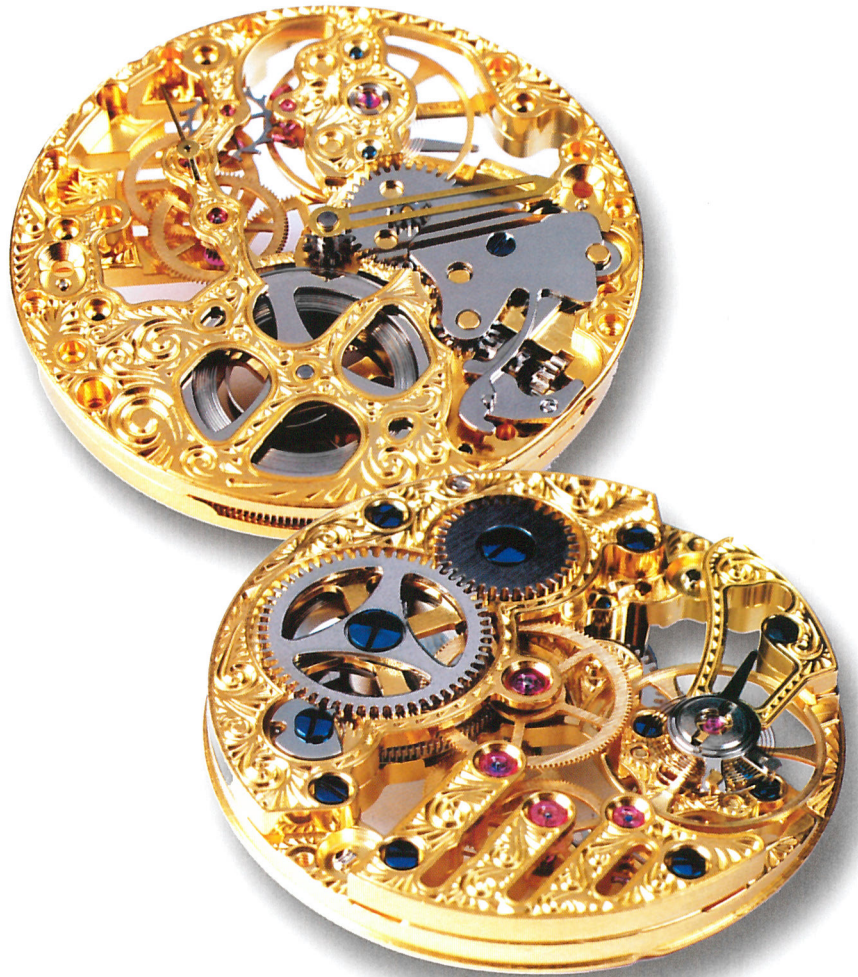

TY608A (6881)

3 hands at center,
6H open heart, Auto.
20X26mm H6.03mm

TY2581 (2581)

3 hands at center,
Date hand & sun/moon at 12H,
6H open heart, Auto
Ø 30.4mm H7.73mm

SMALL SECOND

SMALL SECOND

TY2705 (1700)