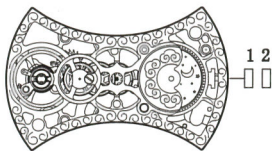

SKELETON

SKELTON

TY6DSK (6103K)

3 hands at center
skeleton, Auto.
Ø 19.8mm H6.03mm

TY6C1K (6102)

3 hands at center,
Open heart, Auto.
Ø 19.8mm H6.15mm

TY2721 (1770)

Hour & minutes
hands at center,
small second at 6H,
Manual.
Ø 26mm H3.22mm

TY2723 (1771)

Hour & minutes
hands at center,
small second at 6H,
Auto.
Ø 26mm H4.65mm

TY2807 (1601K)

3 hands at center,
skeleton, Auto.
Ø 28mm H5.18mm

TY2876SK (1652K)

3 hands at center
Date hand at 3H
Week hand at 9H,
Month hand at 12H
24 hour & sun/moon at 6H, Auto.
Ø 28mm H6.78mm