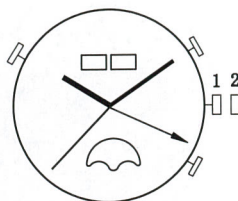

TY2886 (1670)

3 hands & date hand at center,
Week & Month at 12H,
Sun/moon at 6H, Auto.
Ø28mm H6.98mm