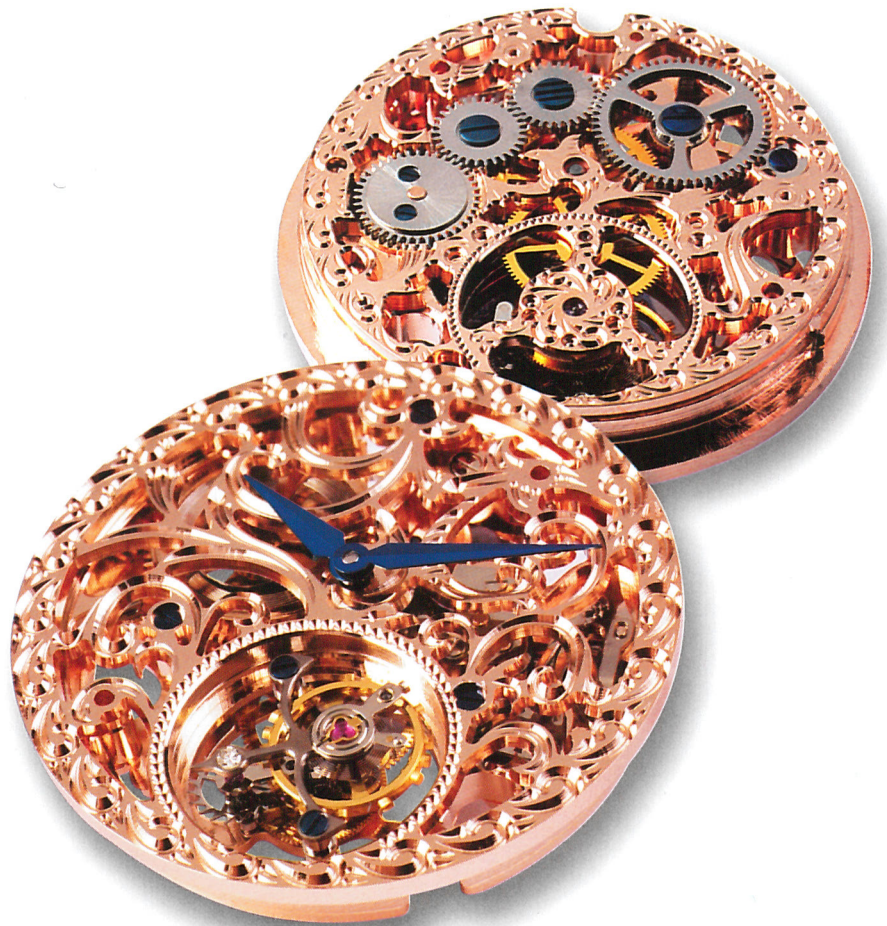

SEA-GULL

Since 1955

TIANJIN SEA-GULL WATCH CO., LTD.

CONTENTS

TOURBILLON	3
CHRONOGRAPH	5
SKELETON	7
3 HANDS DATE	9
OPEN HEART	11
SMALL SECOND	13
FLY - WHEEL	15
MULTI - FUNCTION	17
TY25 SERIES	18
TY27 SERIES	19-20
TY28 SERIES	20-21

TOURBILLON

TOURBILLON

TY800 (8000)

Off-center hour & minute hands,
Tourbillon at 6H, Manual.
Ø 30mm H5mm

TY802 (8000R)

Off-center hour & minute hands,
Tourbillon at 6H, Auto.
Ø 30mm H6.78mm

TY801 (8001)

Off-center hour & minute hands,
Date hand at 2H,
Power reserve indicator at 10H,
Tourbillon at 6H, Manual.
Ø 30mm H5.1mm