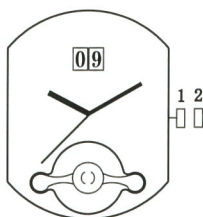

3 hands at center
Date at 3H, Auto.
Ø 26mm H4.80mm

TY2100 (2100)

3 hands at center,
Week & date at 3H, Auto.
Ø 26mm H5.3mm

TY6D1K (6112)

3 hands at center,
Date at 3H, Auto.
Ø 19.8mm H6.15mm

TY2551 (2551)

3 hands at center,
Date at 3H, Auto.
Ø 30.40mm H7.40mm

TY2553 (2553)

3 hands at center,
Date at 3H, Auto.
Ø 37.20mm H7.40mm

OPEN HEART

OPEN HEART

TY603 (6811)

3 hands at center,
24 hour hand at 12H,
6H open heart, Auto.
20X26mm H6.88mm

TY604 (6821)

3 hands at center,
Big date at 12H,
6H open heart, Auto.
20X26mm H7mm