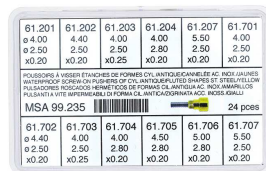

Assortiment de poussoirs à visser étanches couleur acier et jaunes, **formes cylindrique, antique et cannelée** ; acier inoxydable.

Assortiment of steel colour and yellow waterproof screw-on pushers, **cylindrical, antique and fluted shapes** ; stainless steel.

Sortiment von Stahlfarbe und gelbe wasserdichte Schraubdrücker, **zylindrische, Antik und geriffelte Formen** ; Edelstahl.

Sortido de pulsadores de rosca herméticos color acero y amarillos, **formas cilíndrica, antigua y estriada** ; acero inoxidable.

Assortimento di pulsanti a vite impermeabili colore acciaio e gialli, **forme cilindrica, antica e zigrinata** ; acciaio inossidabile.

Sortido de botões de rosca estanques cor aço e amarelos, **formas cilíndrica, antiga e estriada** ; aço inoxidável.

Contenu - Contents - Inhalt - Contenido - Contenido - Conteúdo : 12 modèles - models - Modelle - modelos - modelli - modelos 2x MSA61.201 /.202 /.203 /.204 /.207 /.701 /.702 /.703 /.704 /.705 /.706 /.707

MSA	Qt.	Kg
99.235	24x	0.025