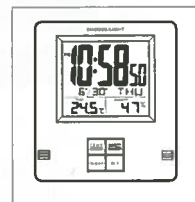

PQ-11D-2RDF
55(H)×90(W)×15(D)mm/55g

T4971850593850

PQ-11D-8RDF
55(H)×90(W)×15(D)mm/55g

T4971850593867

Model	Accuracy	Battery type	Battery life	Dimensions (H×W×D)	Weight	Others
PQ-65	±60 seconds per month	R03×2	Approx. 12 months	88×72×90 mm	100 g	• LED light • Beeper sound alarm • Snooze function • Thermometer Measuring range : -50 to 70°C (-58 to 158°F) Temperature sensor precision : ±2°C (±4°F) in range of 0 to 40°C (32 to 104°F) *Changeover between Celsius (°C) and Fahrenheit (°F)
PQ-30	±60 seconds per month	LR44×2	Approx. 12 months	57×55×15 mm	35 g	• LED light • Beeper sound alarm • Snooze function
PQ-30B	±60 seconds per month	LR44×2	Approx. 12 months	57×55×15 mm	35 g	• LED light • Beeper sound alarm • Snooze function
PQ-10	±60 seconds per month	LR44×2	Approx. 12 months	46×65×15 mm	40 g	• LED light • Beeper sound alarm • Snooze function
PQ-10D	±60 seconds per month	LR44×2	Approx. 12 months	46×65×15 mm	40 g	• LED light • Beeper sound alarm • Snooze function
PQ-11D	±60 seconds per month	LR44×2	Approx. 12 months	55×90×15 mm	55 g	• LED light • Beeper sound alarm • Snooze function

DESK TOP THERMOMETER LIGHT

• Thermo & hygrometer

DQ-950-8DF
136(H)×122(W)×22(D)mm/190g

T4971850835707

Hang it on the wall or put it on a table or desk.

On a Wall

On a Table or Desk

DQ-750F-1DF
102(H)×109(W)×64(D)mm/170g