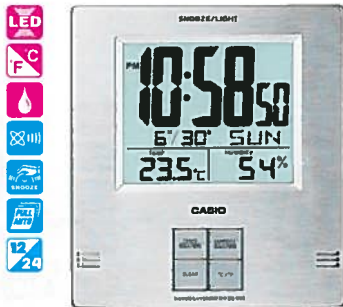

PQ-11D-2RDF
55(H)×90(W)×15(D)mm/55g

T4971850593850

PQ-11D-8RDF
55(H)×90(W)×15(D)mm/55g

T4971850593867

Model	Accuracy	Battery type	Battery life	Dimensions (H×W×D)	Weight	Others
PQ-65	±60 seconds per month	R03×2	Approx. 12 months	88×72×90 mm	100 g	• LED light • Beeper sound alarm • Snooze function • Thermometer Measuring range : -50 to 70°C (-58 to 158°F) Temperature sensor precision : ±2°C (±4°F) in range of 0 to 40°C (32 to 104°F) *Changeover between Celsius (°C) and Fahrenheit (°F)
PQ-30	±60 seconds per month	LR44×2	Approx. 12 months	57×55×15 mm	35 g	• LED light • Beeper sound alarm • Snooze function
PQ-30B	±60 seconds per month	LR44×2	Approx. 12 months	57×55×15 mm	35 g	• LED light • Beeper sound alarm • Snooze function
PQ-10	±60 seconds per month	LR44×2	Approx. 12 months	46×65×15 mm	40 g	• LED light • Beeper sound alarm • Snooze function
PQ-10D	±60 seconds per month	LR44×2	Approx. 12 months	46×65×15 mm	40 g	• LED light • Beeper sound alarm • Snooze function
PQ-11D	±60 seconds per month	LR44×2	Approx. 12 months	55×90×15 mm	55 g	• LED light • Beeper sound alarm • Snooze function

DESK TOP THERMOMETER LIGHT

• Thermo & hygrometer

DQ-950-8DF
136(H)×122(W)×22(D)mm/190g

T4971850835707

Hang it on the wall or put it on a table or desk.

On a Wall

On a Table or Desk

DQ-750F-1DF
102(H)×109(W)×64(D)mm/170g