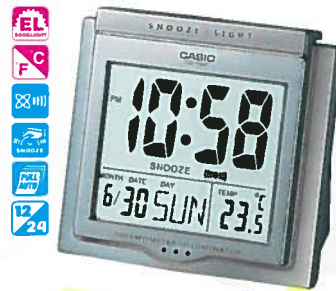

DQ-750F-8DF ©
102(H)×109(W)×64(D)mm/170g

T4971850779308